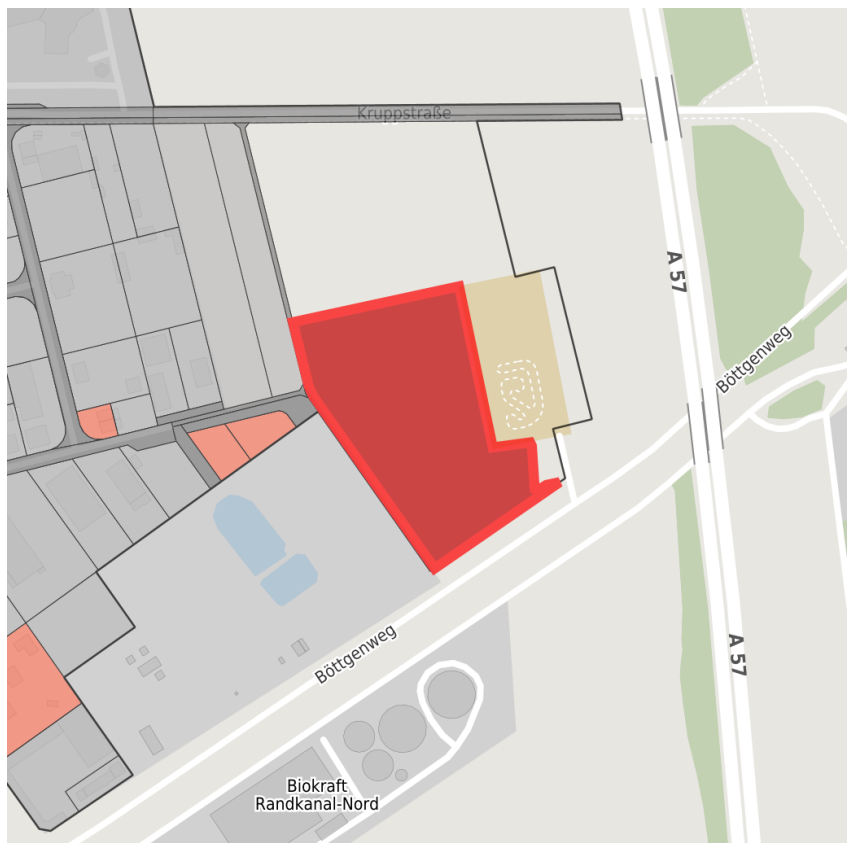

Factsheet parcel

Designation	Gewerbegebiet Hackenbroich (No. 1146)
Area size	22,000 m ²
City / district	Dormagen, Rhein-Kreis Neuss

Map view

Location in germany

Location in municipality

Detail view

© [OpenStreetMap](#) contributors. Map view subject to exact measurement.

Availabilities

Immediately available area	Available area within short term (< 2 years)	Available area within medium term (2-5 years)	Available area within Long term (> 5 years)
Not available area			

Other areas

Private ownership	Water area	Rail area	Street area
Green area	Living space	disposal/supply infrastructure	Other Area

Parcel

Area size	22,000 m ²
Price	150.00 €/m ²
Availability	Immediately available area
Area designation	Commercial zone
Divisible	No
24h operation	No

Gewerbegrundstück-Hackenbroich-Be

Gewerbegrundstück Bergiusstraße -
Vogelperspektive mit Autobahn A 57

Commercial zone

Location	Outskirts
Main companies	Helot GmbH, EMS Spedition, Careline GmbH
Industrial tax multiplier	450.00 %
Price range	from 150.00 €/m ² to 180.00 €/m ²
Regional important?	No