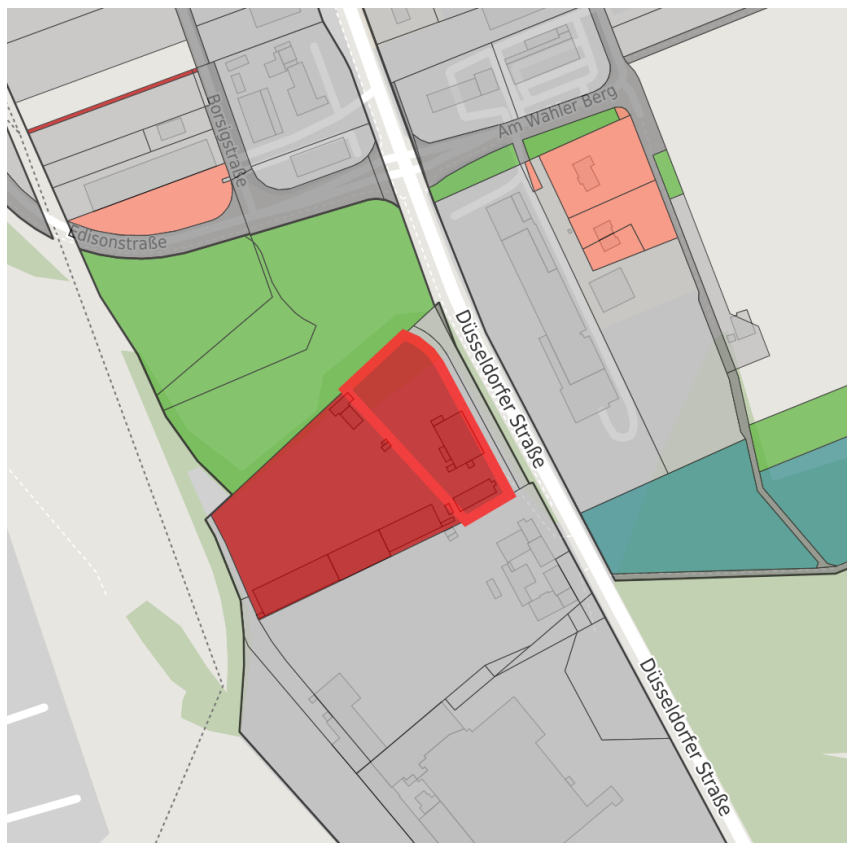

Factsheet parcel

Designation	Gewerbegebiet Heerschleide (No. 537)
Area size	5,441 m ²
City / district	Dormagen, Rhein-Kreis Neuss

Map view

Location in germany

Location in municipality

Detail view

© [OpenStreetMap](#) contributors. Map view subject to exact measurement.

Availabilities

Immediately available area	Available area within short term (< 2 years)	Available area within medium term (2-5 years)	Available area within Long term (> 5 years)
Not available area			

Other areas

Private ownership	Water area	Rail area	Street area
Green area	Living space	disposal/supply infrastructure	Other Area

Parcel

Area size	5,441 m ²
Price	On Demand
Availability	Immediately available area
Area designation	Commercial zone
Divisible	No
24h operation	No