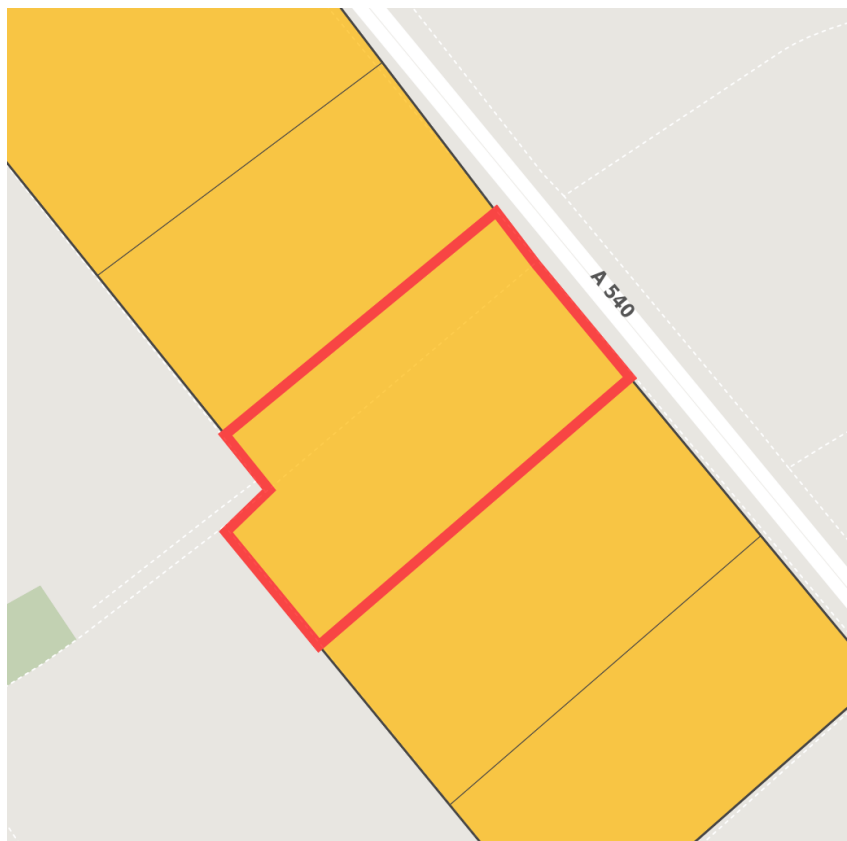

## Factsheet parcel

Designation	Industriepark Elsbachtal (No. 001)
Area size	88,000 m <sup>2</sup>
City / district	Grevenbroich, Rhein-Kreis Neuss

## Map view

Location in germany

Location in municipality

Detail view

© [OpenStreetMap](#) contributors. Map view subject to exact measurement.

## Parcel

Area size	88,000 m <sup>2</sup>
Price	On Demand
Availability	Available area within medium term (2-5 years)
Area designation	Commercial zone , Industrial area
Divisible	No
24h operation	No