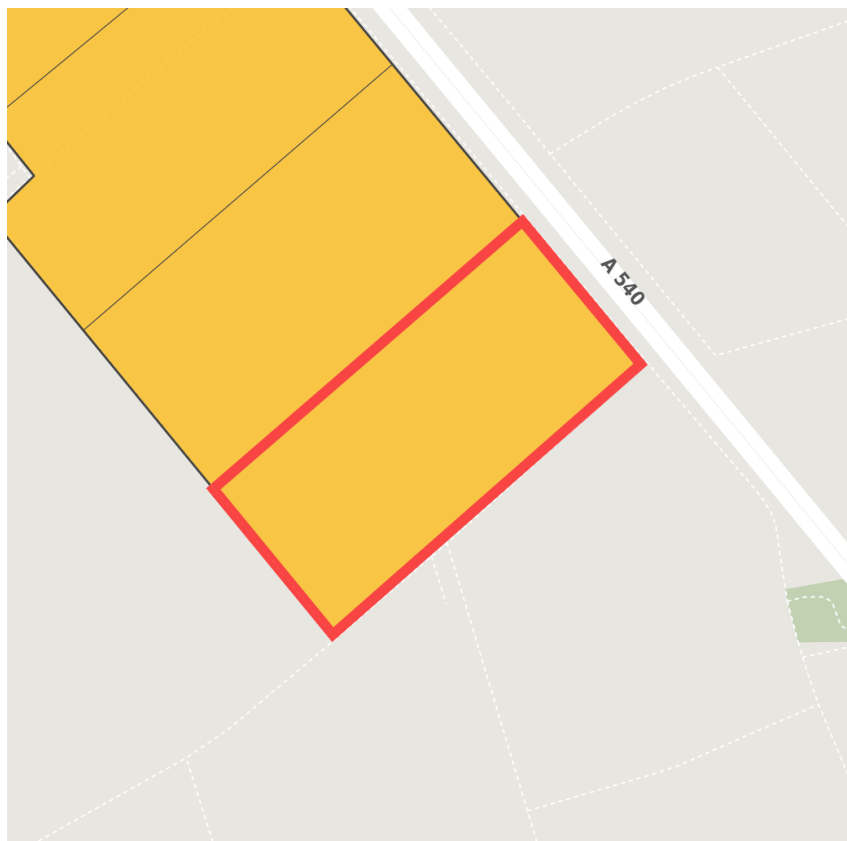

Factsheet parcel

Designation	Industriepark Elsachtal (No. 003)
Area size	83,000 m ²
City / district	Grevenbroich, Rhein-Kreis Neuss

Map view

Location in germany

Location in municipality

Detail view

© [OpenStreetMap](#) contributors. Map view subject to exact measurement.

Availabilities

Immediately available area	Available area within short term (< 2 years)	Available area within medium term (2-5 years)	Available area within Long term (> 5 years)
Not available area			

Other areas

Private ownership	Water area	Rail area	Street area
Green area	Living space	disposal/supply infrastructure	Other Area

Parcel

Area size	83,000 m ²
Price	On Demand
Availability	Available area within medium term (2-5 years)
Divisible	No
24h operation	No