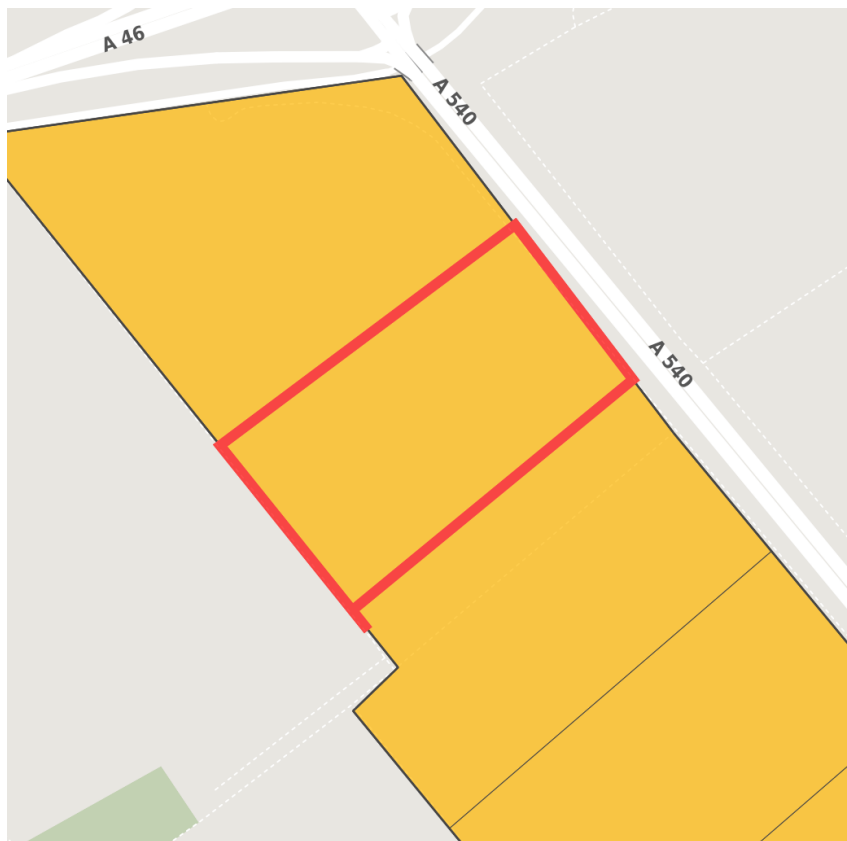

Factsheet parcel

Designation	Industriepark Elsachtal (No. 004)
Area size	71,000 m ²
City / district	Grevenbroich, Rhein-Kreis Neuss

Map view

Location in germany

Location in municipality

Detail view

© [OpenStreetMap](#) contributors. Map view subject to exact measurement.

Availabilities

Immediately available area	Available area within short term (< 2 years)	Available area within medium term (2-5 years)	Available area within Long term (> 5 years)
Not available area			

Other areas

Private ownership	Water area	Rail area	Street area
Green area	Living space	disposal/supply infrastructure	Other Area

Parcel

Area size	71,000 m ²
Price	On Demand
Availability	Available area within medium term (2-5 years)
Divisible	No
24h operation	No