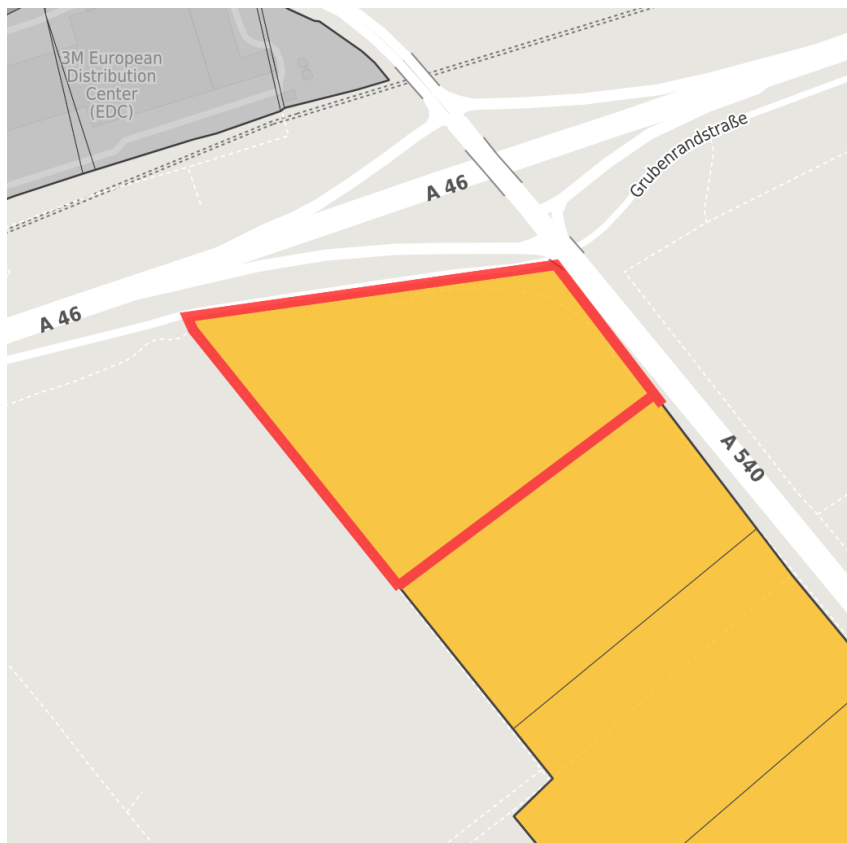

Factsheet parcel

Designation	Industriepark Elsbachtal (No. 005)
Area size	104,000 m ²
City / district	Grevenbroich, Rhein-Kreis Neuss

Map view

Location in germany

Location in municipality

Detail view

© [OpenStreetMap](#) contributors. Map view subject to exact measurement.

Availabilities

Immediately available area	Available area within short term (< 2 years)	Available area within medium term (2-5 years)	Available area within Long term (> 5 years)
Not available area			

Other areas

Private ownership	Water area	Rail area	Street area
Green area	Living space	disposal/supply infrastructure	Other Area

Parcel

Area size	104,000 m ²
Price	On Demand
Availability	Available area within medium term (2-5 years)
Divisible	No
24h operation	No