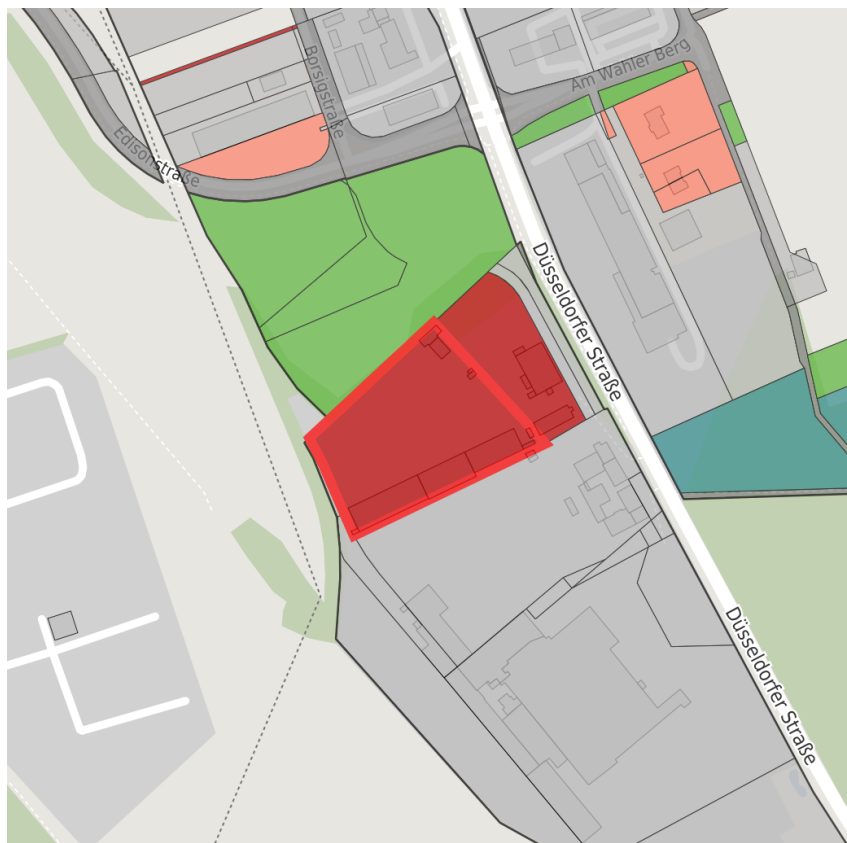

Factsheet parcel

Designation	Gewerbegebiet Heerschleide (No. 488)
Area size	11,985 m ²
City / district	Dormagen, Rhein-Kreis Neuss

Map view

Location in germany

Location in municipality

Detail view

© [OpenStreetMap](#) contributors. Map view subject to exact measurement.

Availabilities

Immediately available area	Available area within short term (< 2 years)	Available area within medium term (2-5 years)	Available area within Long term (> 5 years)
Not available area			

Other areas

Private ownership	Water area	Rail area	Street area
Green area	Living space	disposal/supply infrastructure	Other Area

Parcel

Area size	11,985 m ²
Price	On Demand
Availability	Immediately available area
Area designation	Commercial zone
Divisible	No
24h operation	No