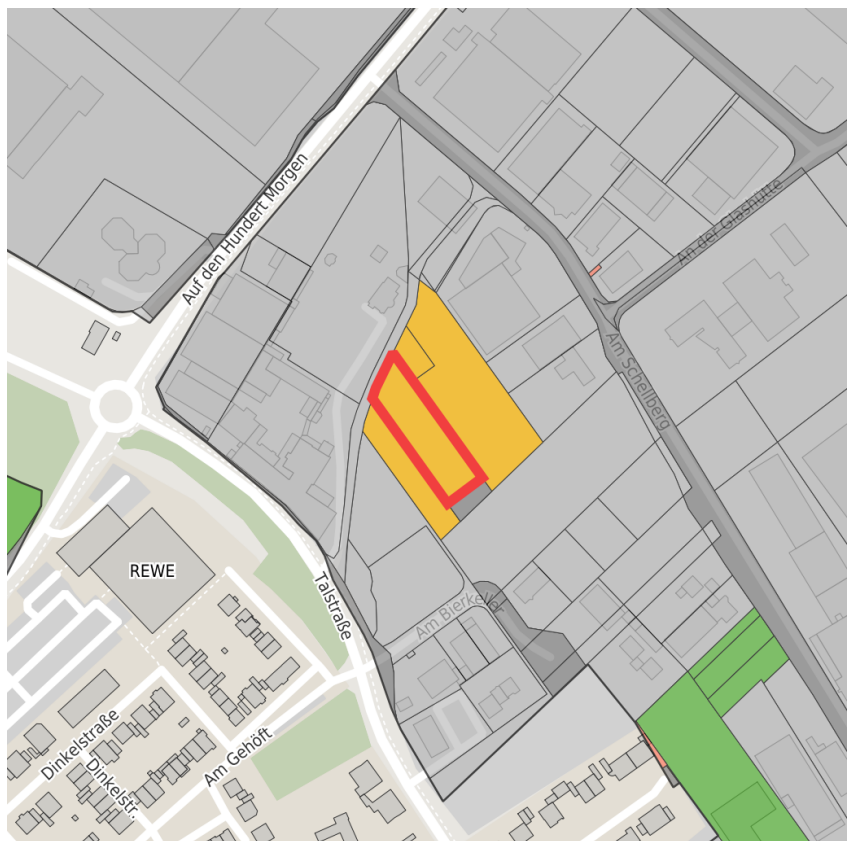

Factsheet parcel

Designation	Kapellen-Nord (No. 1702)
Area size	2,244 m ²
City / district	Grevenbroich, Rhein-Kreis Neuss

Map view

Location in germany

Location in municipality

Detail view

© [OpenStreetMap](#) contributors. Map view subject to exact measurement.

Availabilities

Immediately available area	Available area within short term (< 2 years)	Available area within medium term (2-5 years)	Available area within Long term (> 5 years)
Not available area			

Other areas

Private ownership	Water area	Rail area	Street area
Green area	Living space	disposal/supply infrastructure	Other Area

Parcel

Area size	2,244 m ²
Price	On Demand
Availability	Available area within medium term (2-5 years)
Area designation	Commercial zone
Divisible	No
24h operation	No