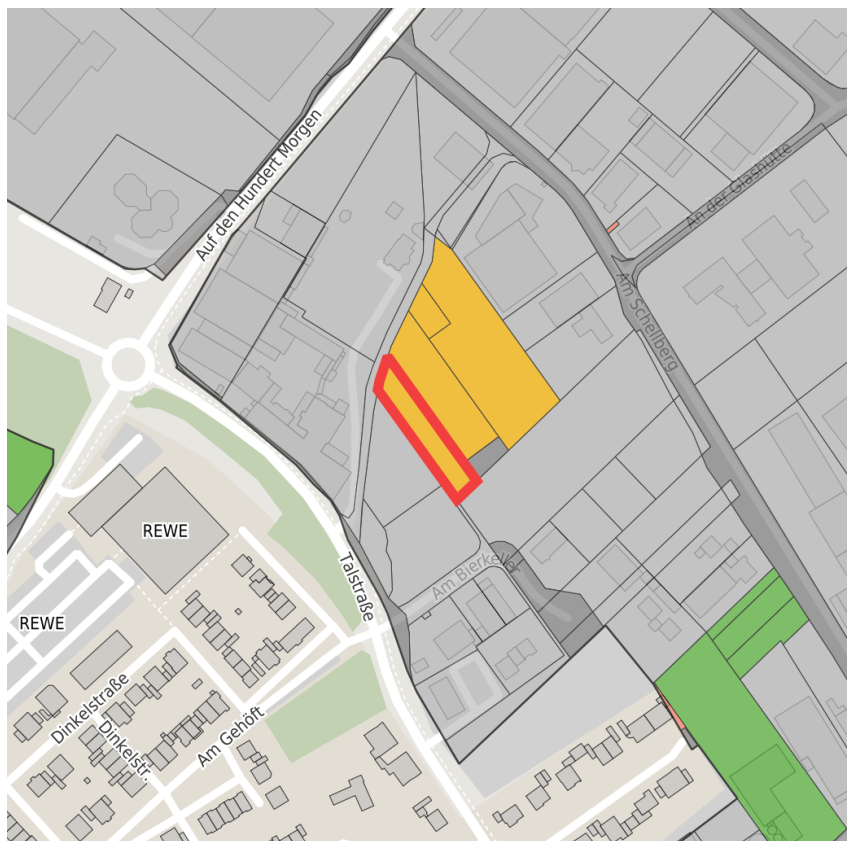

## Factsheet parcel

Designation	Kapellen-Nord (No. 1759)
Area size	1,407 m <sup>2</sup>
City / district	Grevenbroich, Rhein-Kreis Neuss

## Map view

Location in germany

Location in municipality

Detail view

© [OpenStreetMap](#) contributors. Map view subject to exact measurement.