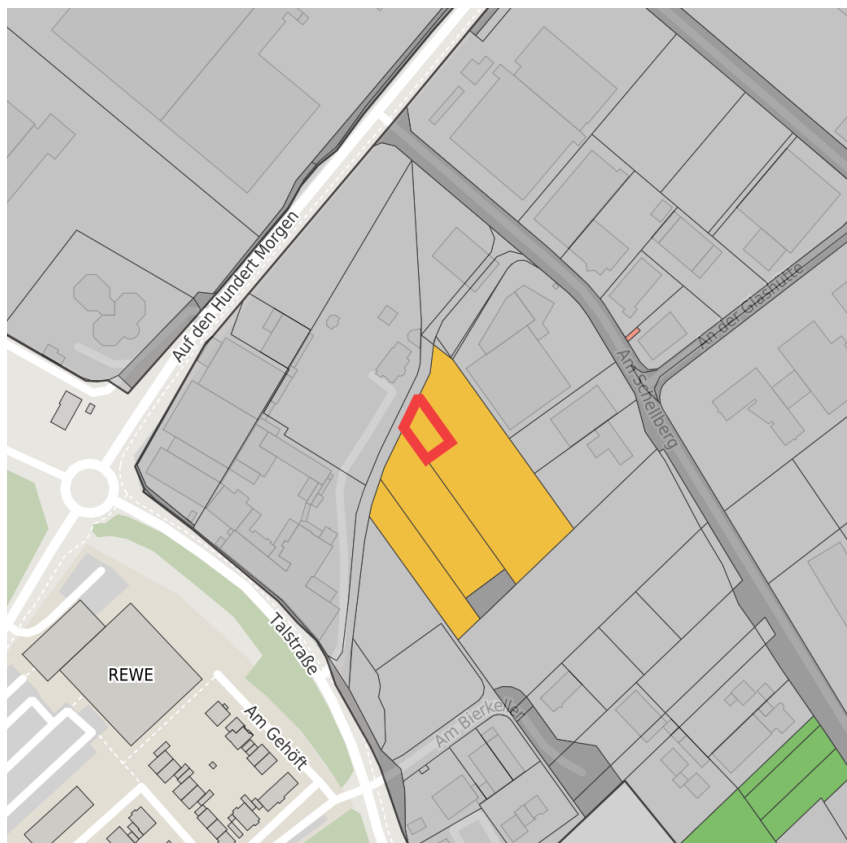

Factsheet parcel

Designation	Kapellen-Nord (No. 1760)
Area size	402 m ²
City / district	Grevenbroich, Rhein-Kreis Neuss

Map view

Location in germany

Location in municipality

Detail view

© [OpenStreetMap](#) contributors. Map view subject to exact measurement.

Availabilities

Immediately available area	Available area within short term (< 2 years)	Available area within medium term (2-5 years)	Available area within Long term (> 5 years)
Not available area			

Other areas