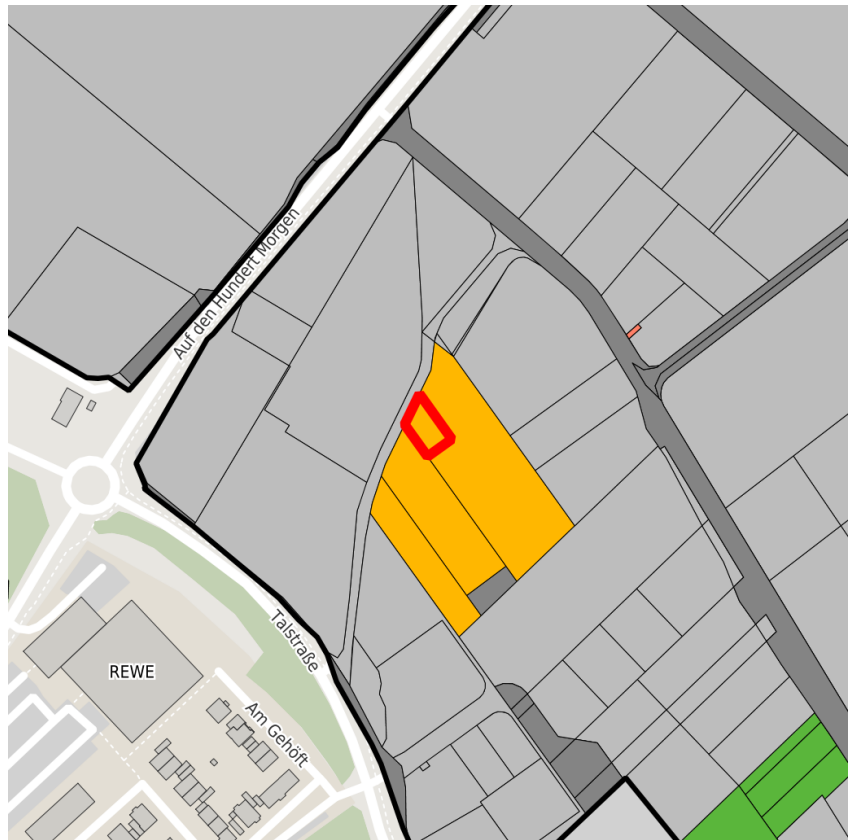

Factsheet parcel

Designation	Kapellen-Nord (No. 1760)
Area size	402 m ²
City / district	Grevenbroich, Rhein-Kreis Neuss

Map view

Location in germany

Location in municipality

Detail view

© [OpenStreetMap](#) contributors. Map view subject to exact measurement.

Availabilities

Immediately available area	Available area within short term (< 2 years)	Available area within medium term (2-5 years)	Available area within Long term (> 5 years)
Not available area			

Other areas