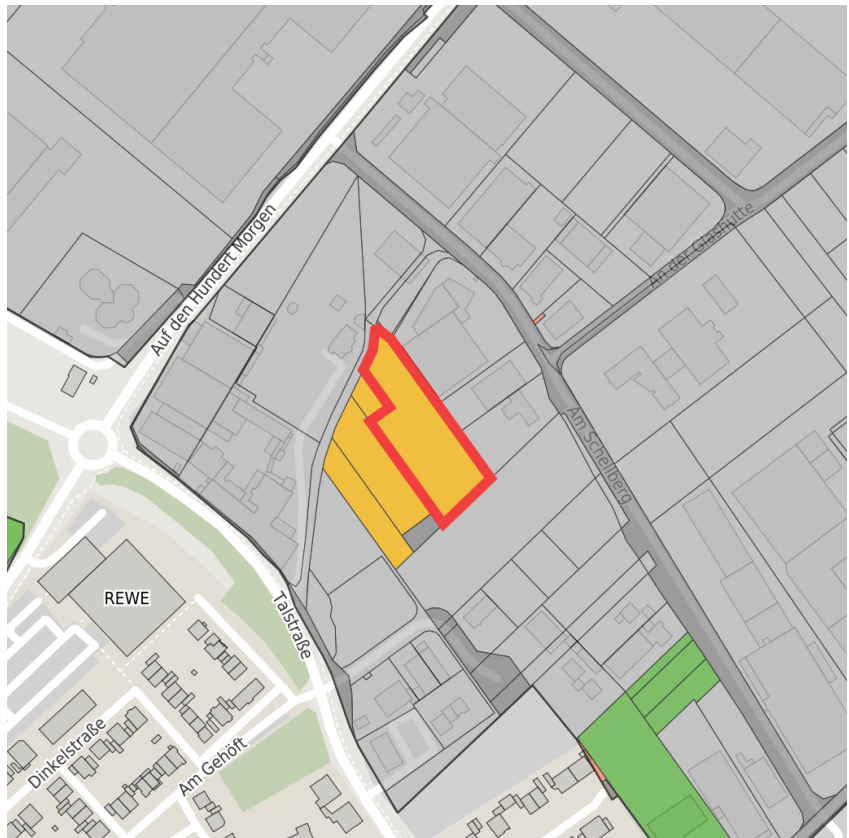

Factsheet parcel

Designation	Kapellen-Nord (No. 1769)
Area size	4,326 m ²
City / district	Grevenbroich, Rhein-Kreis Neuss

Map view

Location in germany

Location in municipality

Detail view

© [OpenStreetMap](#) contributors. Map view subject to exact measurement.

Availabilities

Immediately available area	Available area within short term (< 2 years)	Available area within medium term (2-5 years)	Available area within Long term (> 5 years)
Not available area			

Other areas

Private ownership	Water area	Rail area	Street area
Green area	Living space	disposal/supply infrastructure	Other Area

Parcel

Area size	4,326 m ²
Price	On Demand
Availability	Available area within medium term (2-5 years)
Area designation	Commercial zone
Divisible	No
24h operation	No