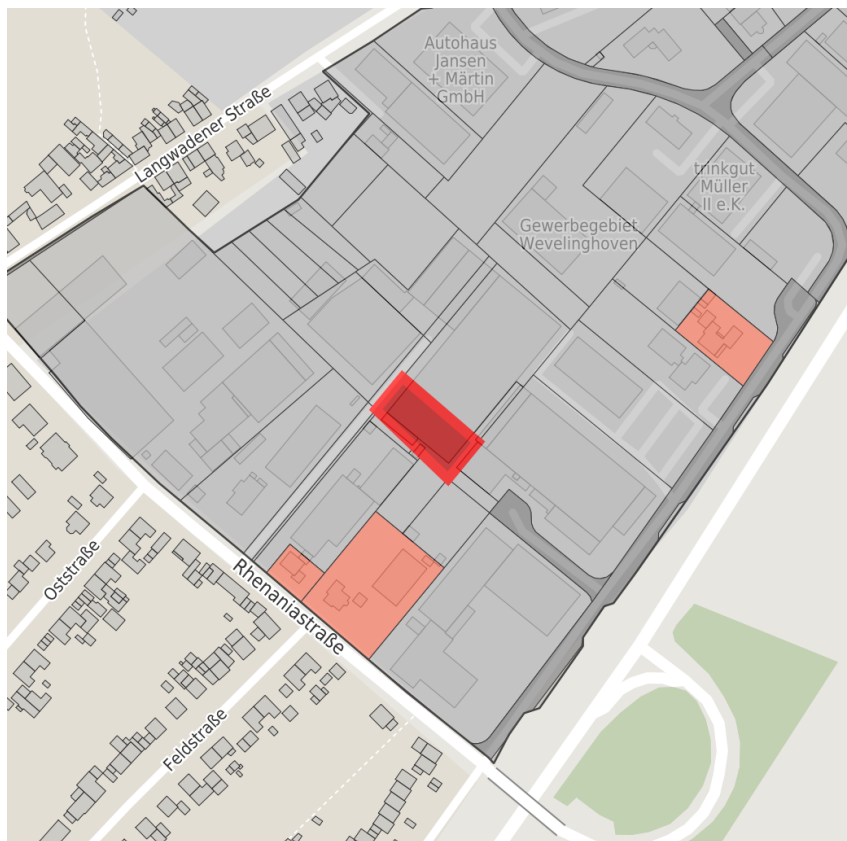

Factsheet parcel

Designation	Wevelinghoven (No. 2354)
Area size	1,400 m ²
City / district	Grevenbroich, Rhein-Kreis Neuss

Map view

Location in germany

Location in municipality

Detail view

© [OpenStreetMap](#) contributors. Map view subject to exact measurement.

Availabilities

Immediately available area	Available area within short term (< 2 years)	Available area within medium term (2-5 years)	Available area within Long term (> 5 years)
Not available area			

Other areas

Private ownership	Water area	Rail area	Street area
Green area	Living space	disposal/supply infrastructure	Other Area

Parcel

Area size	1,400 m ²
Price	On Demand
Availability	Immediately available area
Area designation	Commercial zone
Divisible	No
24h operation	No