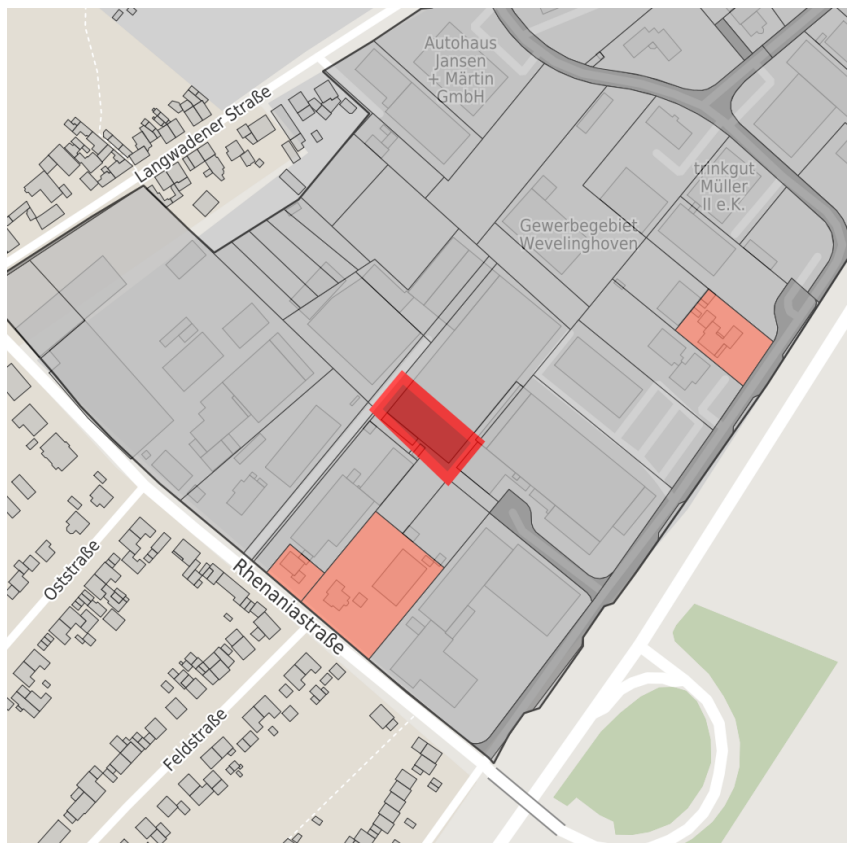

Factsheet parcel

Designation	Wevelinghoven (No. 2354)
Area size	1,400 m ²
City / district	Grevenbroich, Rhein-Kreis Neuss

Map view

Location in germany

Location in municipality

Detail view

© [OpenStreetMap](#) contributors. Map view subject to exact measurement.

Availabilities

Immediately available area	Available area within short term (< 2 years)	Available area within medium term (2-5 years)	Available area within Long term (> 5 years)
Not available area			

Other areas

Private ownership	Water area	Rail area	Street area
Green area	Living space	disposal/supply infrastructure	Other Area

Parcel

Area size	1,400 m ²
Price	On Demand
Availability	Immediately available area
Area designation	Commercial zone
Divisible	No
24h operation	No