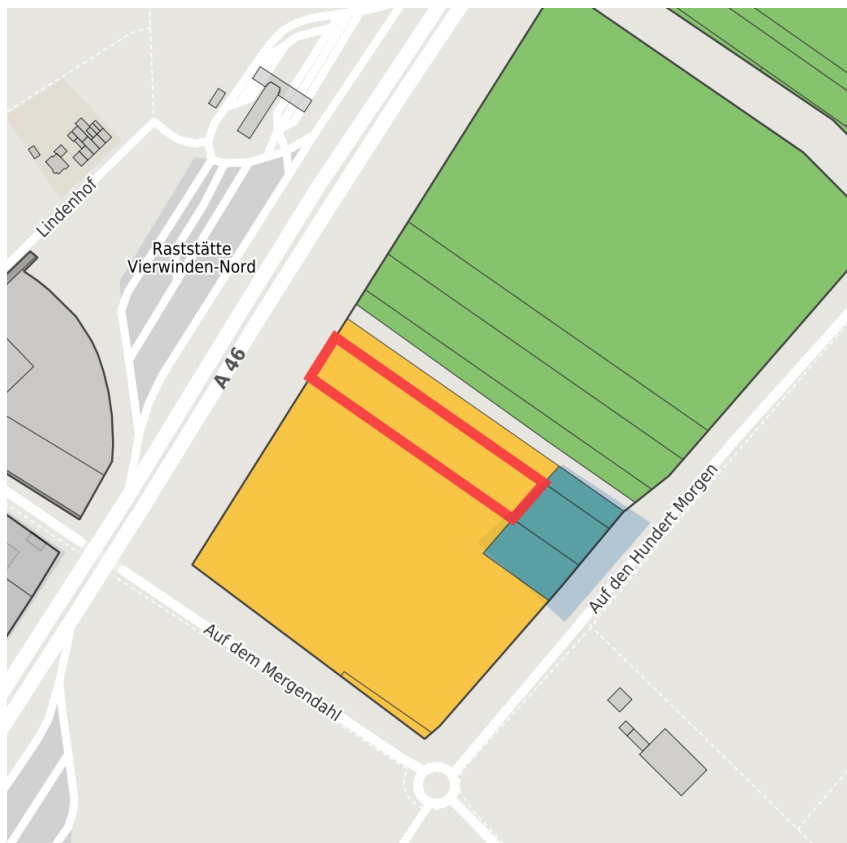

Factsheet parcel

Designation	Auf den Hundert Morgen (No. 2640)
Area size	5,528 m ²
City / district	Grevenbroich, Rhein-Kreis Neuss

Map view

Location in germany

Location in municipality

Detail view

© [OpenStreetMap](#) contributors. Map view subject to exact measurement.

Availabilities

Immediately available area	Available area within short term (< 2 years)	Available area within medium term (2-5 years)	Available area within Long term (> 5 years)
Not available area			

Other areas

Private ownership	Water area	Rail area	Street area
Green area	Living space	disposal/supply infrastructure	Other Area

Parcel

Area size	5,528 m ²
Price	On Demand
Availability	Available area within medium term (2-5 years)
Divisible	No
24h operation	No

Commercial zone

Location	
Industrial tax multiplier	450.00 %
Regional important?	No

Gewerbe 007_beb.gif

Luftbild Kapellen.jpg

Gewerbe 018.jpg

Transport connections

		Distance	
		[km]	[min]
Freeway	A 46	3.0	5
Airport	Flughafen Düsseldorf	30.0	25