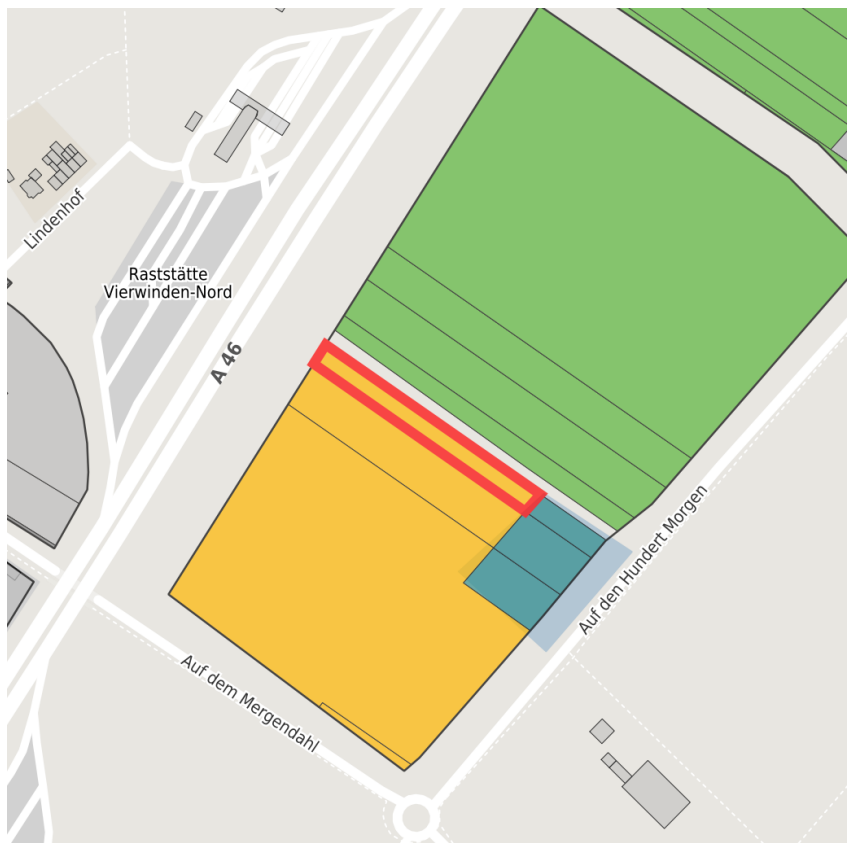

Factsheet parcel

Designation	Auf den Hundert Morgen (No. 2642)
Area size	2,672 m ²
City / district	Grevenbroich, Rhein-Kreis Neuss

Map view

Location in germany

Location in municipality

Detail view

© [OpenStreetMap](#) contributors. Map view subject to exact measurement.

Availabilities

Immediately available area	Available area within short term (< 2 years)	Available area within medium term (2-5 years)	Available area within Long term (> 5 years)
Not available area			

Other areas

Private ownership	Water area	Rail area	Street area
Green area	Living space	disposal/supply infrastructure	Other Area

Parcel

Area size	2,672 m ²
Price	On Demand
Availability	Available area within medium term (2-5 years)
Divisible	No
24h operation	No

Commercial zone

Location	
Industrial tax multiplier	450.00 %
Regional important?	No

Gewerbe 007_beb.gif

Luftbild Kapellen.jpg

Gewerbe 018.jpg

Transport connections

		Distance	
		[km]	[min]
Freeway	A 46	3.0	5
Airport	Flughafen Düsseldorf	30.0	25