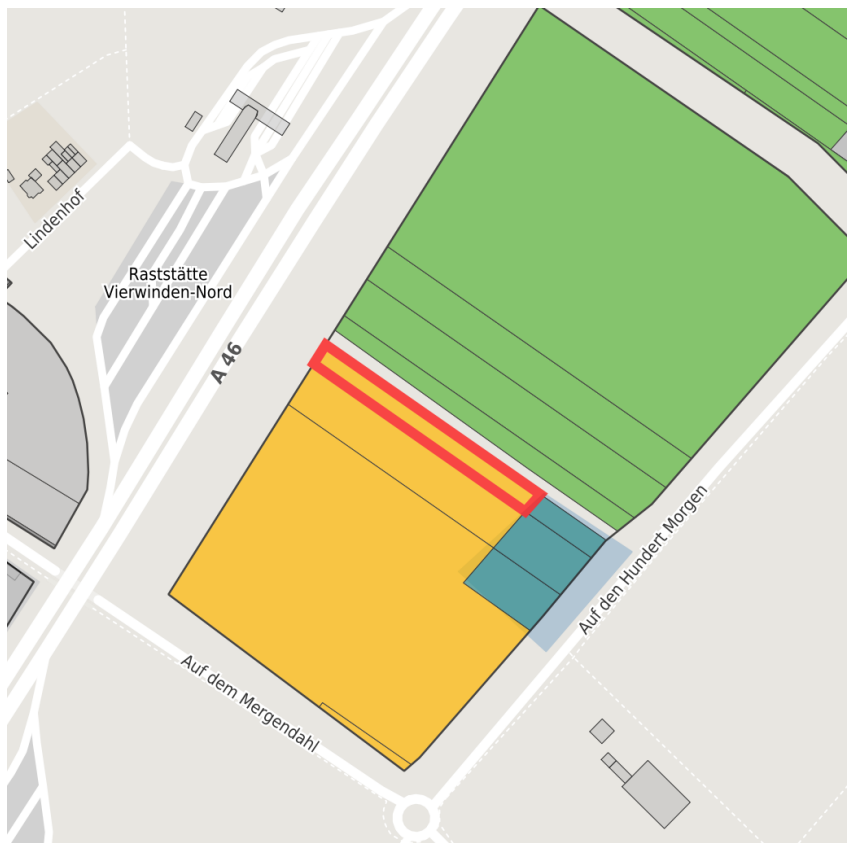

## Factsheet parcel

Designation	Auf den Hundert Morgen (No. 2642)
Area size	2,672 m <sup>2</sup>
City / district	Grevenbroich, Rhein-Kreis Neuss

## Map view

Location in germany

Location in municipality

Detail view

© [OpenStreetMap](#) contributors. Map view subject to exact measurement.

## Parcel

Area size	2,672 m <sup>2</sup>
Price	On Demand
Availability	Available area within medium term (2-5 years)
Divisible	No
24h operation	No