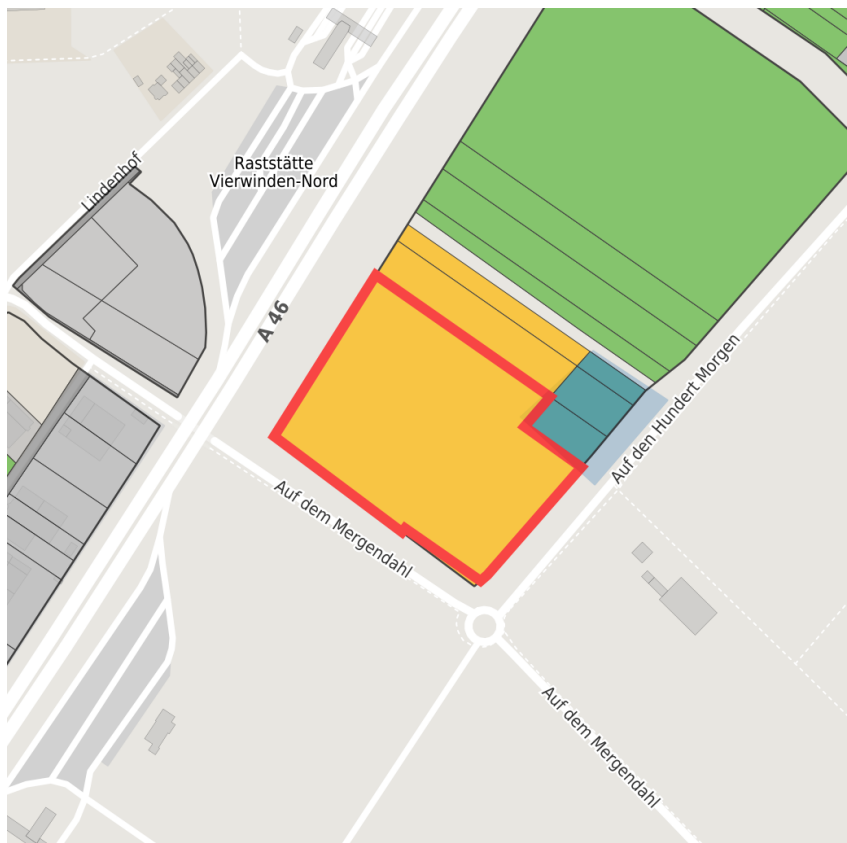

Factsheet parcel

Designation	Auf den Hundert Morgen (No. 2657)
Area size	30,667 m ²
City / district	Grevenbroich, Rhein-Kreis Neuss

Map view

Location in germany

Location in municipality

Detail view

© [OpenStreetMap](#) contributors. Map view subject to exact measurement.

Availabilities

Immediately available area	Available area within short term (< 2 years)	Available area within medium term (2-5 years)	Available area within Long term (> 5 years)
Not available area			

Other areas

Private ownership	Water area	Rail area	Street area
Green area	Living space	disposal/supply infrastructure	Other Area

Parcel

Area size	30,667 m ²
Price	On Demand
Availability	Available area within medium term (2-5 years)
Divisible	No
24h operation	No

Commercial zone

Location	
Industrial tax multiplier	450.00 %
Regional important?	No

Gewerbe 007_beb.gif

Luftbild Kapellen.jpg

Gewerbe 018.jpg

Transport connections

		Distance	
		[km]	[min]
Freeway	A 46	3.0	5
Airport	Flughafen Düsseldorf	30.0	25