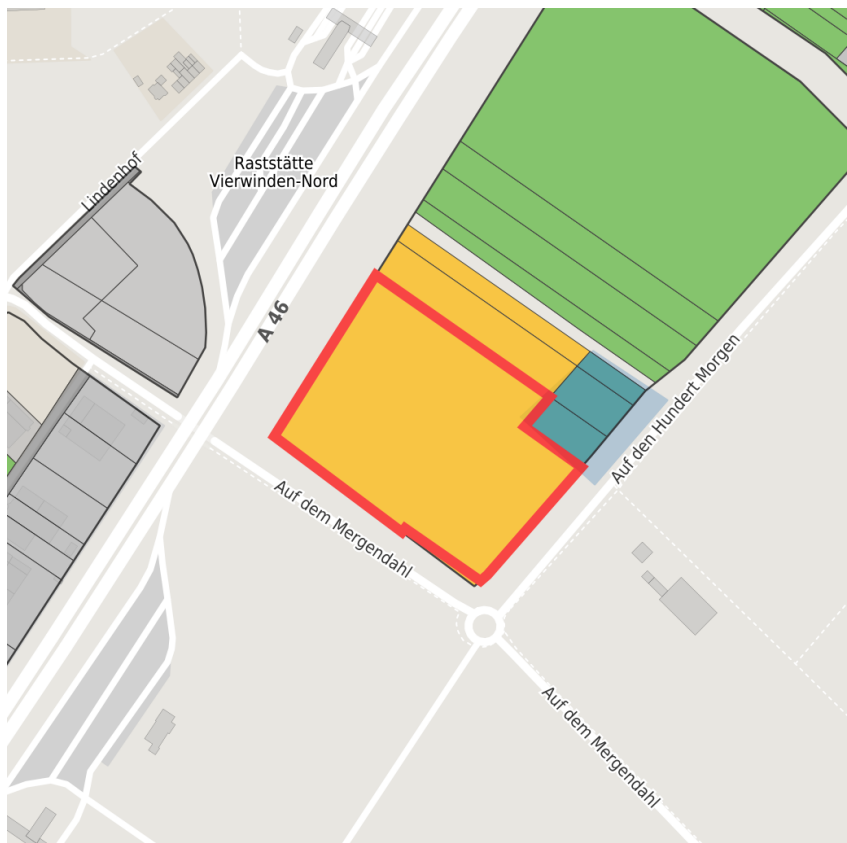

## Factsheet parcel

Designation	Auf den Hundert Morgen (No. 2657)
Area size	30,667 m <sup>2</sup>
City / district	Grevenbroich, Rhein-Kreis Neuss

## Map view

Location in germany

Location in municipality

Detail view

© [OpenStreetMap](#) contributors. Map view subject to exact measurement.

## Parcel

Area size	30,667 m <sup>2</sup>
Price	On Demand
Availability	Available area within medium term (2-5 years)
Divisible	No
24h operation	No