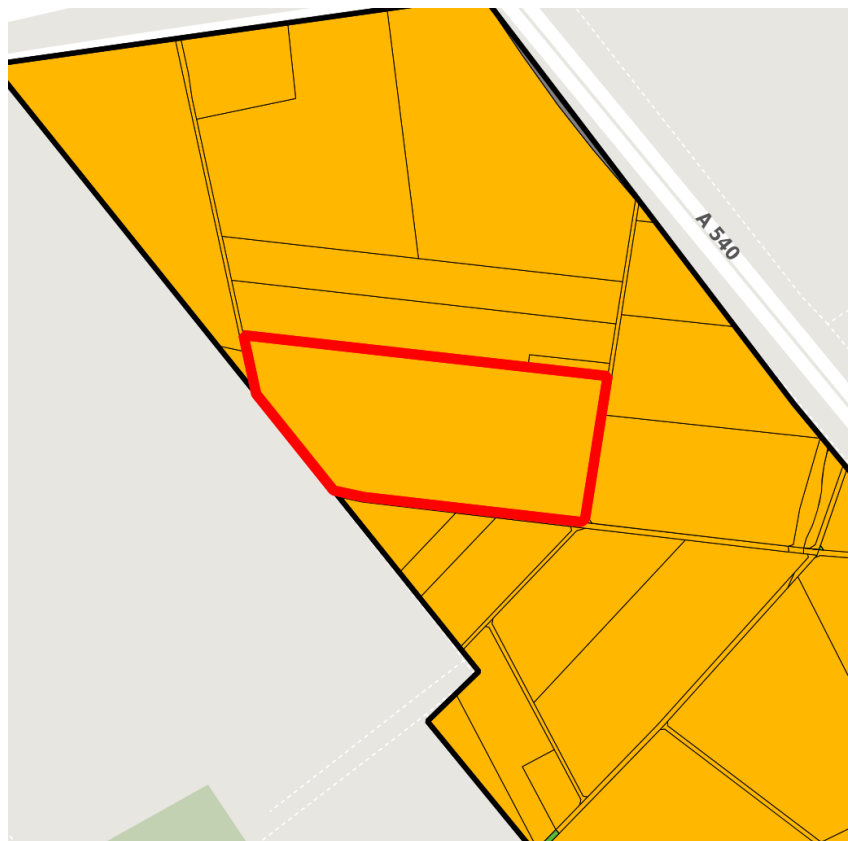

Factsheet parcel

Designation	Industriepark Elsachtal (No. 3004)
Area size	36,191 m ²
City / district	Jüchen, Rhein-Kreis Neuss

Map view

Location in germany

Location in municipality

Detail view

© [OpenStreetMap](#) contributors. Map view subject to exact measurement.

Availabilities

Immediately available area	Available area within short term (< 2 years)	Available area within medium term (2-5 years)	Available area within Long term (> 5 years)
Not available area			

Other areas

Private ownership	Water area	Rail area	Street area
Green area	Living space	disposal/supply infrastructure	Other Area

Parcel

Area size	36,191 m ²
Price	On Demand
Availability	Available area within medium term (2-5 years)
Divisible	No
24h operation	No