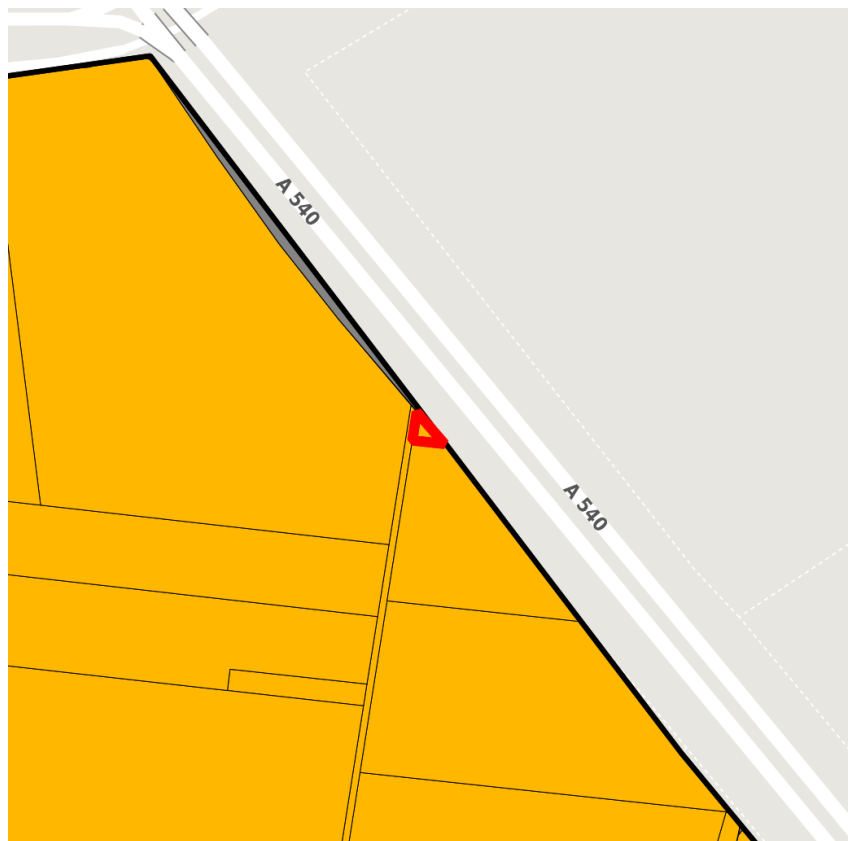

Factsheet parcel

Designation	Industriepark Elsbachtal (No. 3005)
Area size	122 m ²
City / district	Jüchen, Rhein-Kreis Neuss

Map view

Location in germany

Location in municipality

Detail view

© [OpenStreetMap](#) contributors. Map view subject to exact measurement.