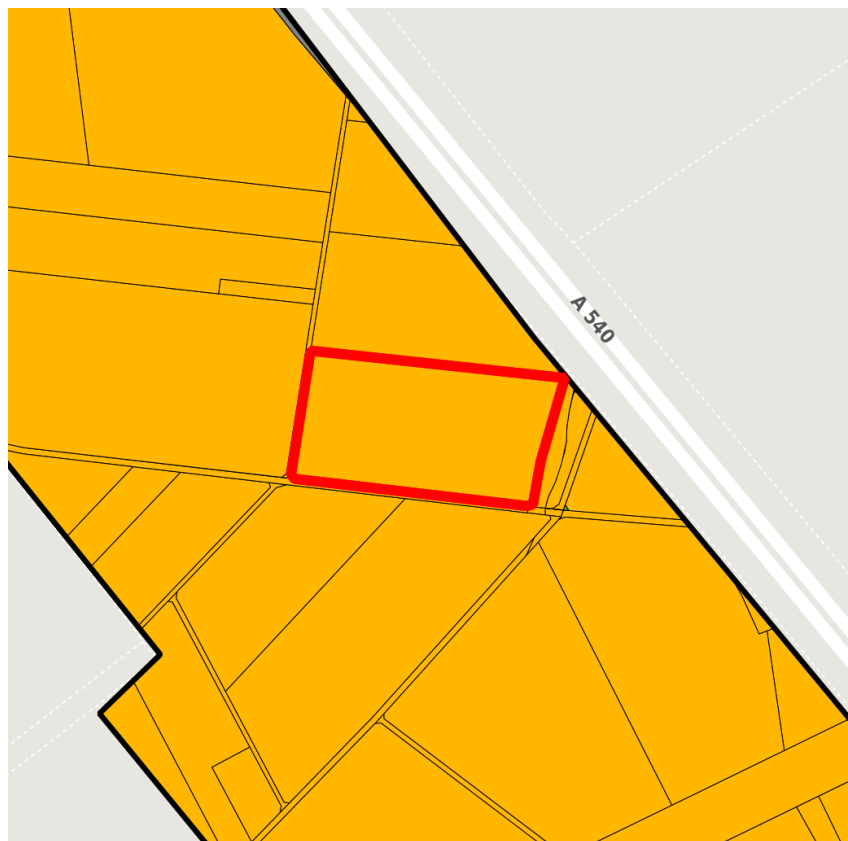

Factsheet parcel

Designation	Industriepark Elsbachtal (No. 3008)
Area size	17,661 m ²
City / district	Jüchen, Rhein-Kreis Neuss

Map view

Location in germany

Location in municipality

Detail view

© [OpenStreetMap](#) contributors. Map view subject to exact measurement.

Availabilities

Immediately available area	Available area within short term (< 2 years)	Available area within medium term (2-5 years)	Available area within Long term (> 5 years)
Not available area			

Other areas

Private ownership	Water area	Rail area	Street area
Green area	Living space	disposal/supply infrastructure	Other Area

Parcel

Area size	17,661 m ²
Price	On Demand
Availability	Available area within medium term (2-5 years)
Divisible	No
24h operation	No