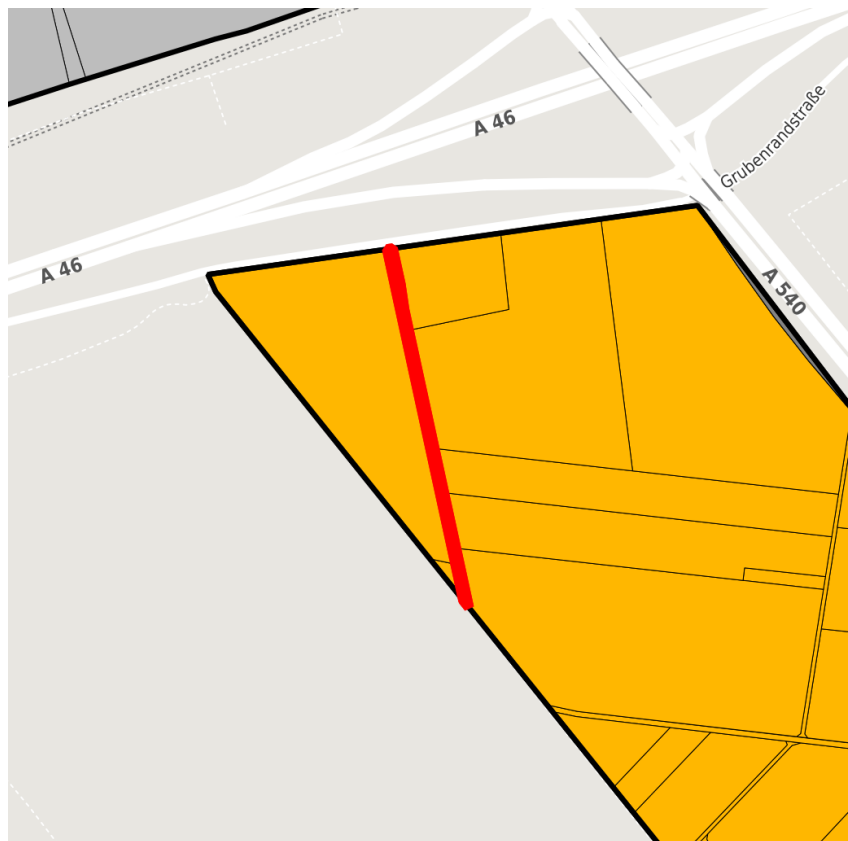

## Factsheet parcel

Designation	Industriepark Elsbachtal (No. 3023)
Area size	1,166 m <sup>2</sup>
City / district	Jüchen, Rhein-Kreis Neuss

## Map view

Location in germany

Location in municipality

Detail view

© [OpenStreetMap](#) contributors. Map view subject to exact measurement.