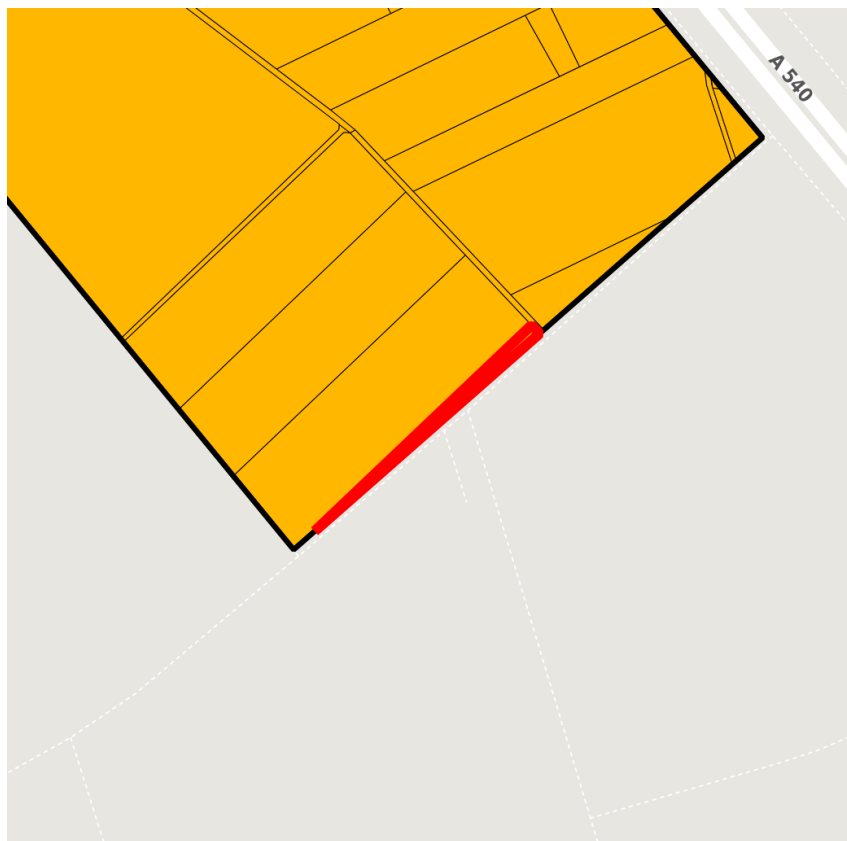

Factsheet parcel

Designation	Industriepark Elsachtal (No. 3039)
Area size	816 m ²
City / district	Grevenbroich, Rhein-Kreis Neuss

Map view

Location in germany

Location in municipality

Detail view

© [OpenStreetMap](#) contributors. Map view subject to exact measurement.

Availabilities

Immediately available area	Available area within short term (< 2 years)	Available area within medium term (2-5 years)	Available area within Long term (> 5 years)
Not available area			

Other areas

Private ownership	Water area	Rail area	Street area
Green area	Living space	disposal/supply infrastructure	Other Area

Parcel

Area size	816 m ²
Price	On Demand
Availability	Available area within medium term (2-5 years)
Divisible	No
24h operation	No