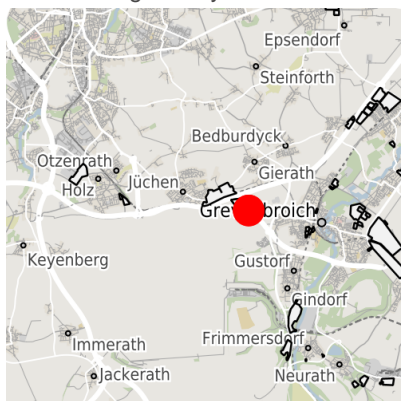

## Factsheet parcel

Designation	Industriepark Elsbachtal (No. 3045)
Area size	63 m <sup>2</sup>
City / district	Jüchen, Rhein-Kreis Neuss

## Map view

Location in germany

Location in municipality

Detail view

© [OpenStreetMap](#) contributors. Map view subject to exact measurement.

## Commercial zone

Location	Solitary location
Regional important?	Yes

Elsbachtal

## Transport connections

			Distance	
			[km]	[min]
Freeway	A46		1.0	3
Highway	B59		0.5	2
Airport	Mönchengladbach-Flughafen		25.0	30
	Flughafen Düsseldorf		40.0	30