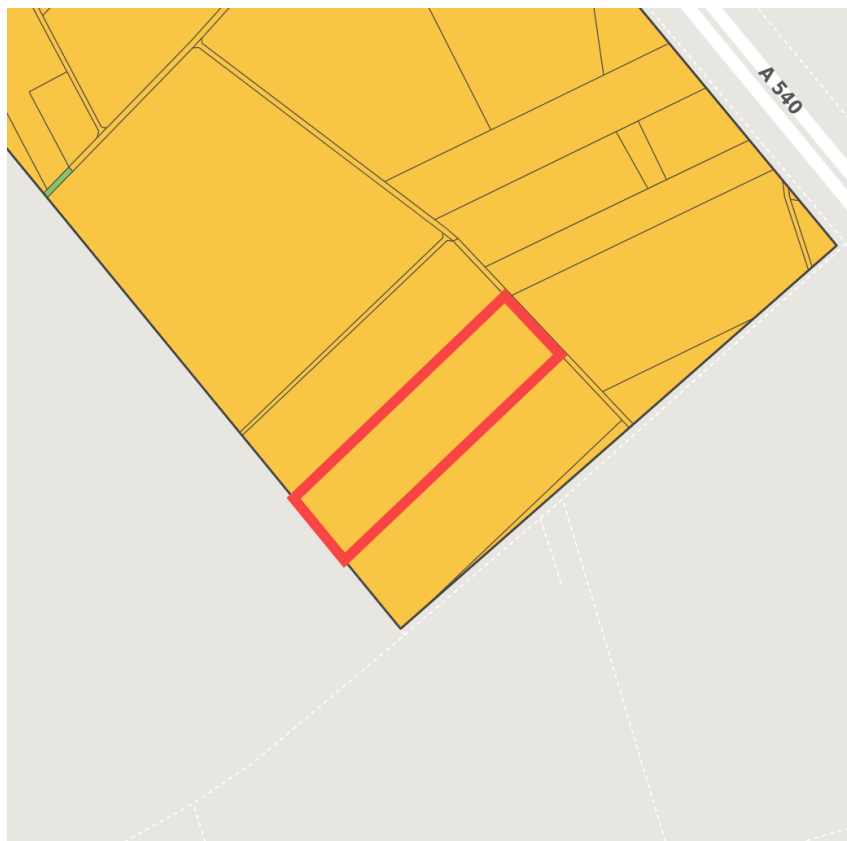

Factsheet parcel

Designation	Industriepark Elsachtal (No. 3049)
Area size	12,869 m ²
City / district	Grevenbroich, Rhein-Kreis Neuss

Map view

Location in germany

Location in municipality

Detail view

© [OpenStreetMap](#) contributors. Map view subject to exact measurement.

Availabilities

Immediately available area	Available area within short term (< 2 years)	Available area within medium term (2-5 years)	Available area within Long term (> 5 years)
Not available area			

Other areas

Private ownership	Water area	Rail area	Street area
Green area	Living space	disposal/supply infrastructure	Other Area

Parcel

Area size	12,869 m ²
Price	On Demand
Availability	Available area within medium term (2-5 years)
Divisible	No
24h operation	No

Commercial zone

Location	Solitary location
Regional important?	Yes

Elsbachtal

Transport connections

			Distance	
			[km]	[min]
Freeway	A46		1.0	3
Highway	B59		0.5	2
Airport	Mönchengladbach-Flughafen		25.0	30
	Flughafen Düsseldorf		40.0	30