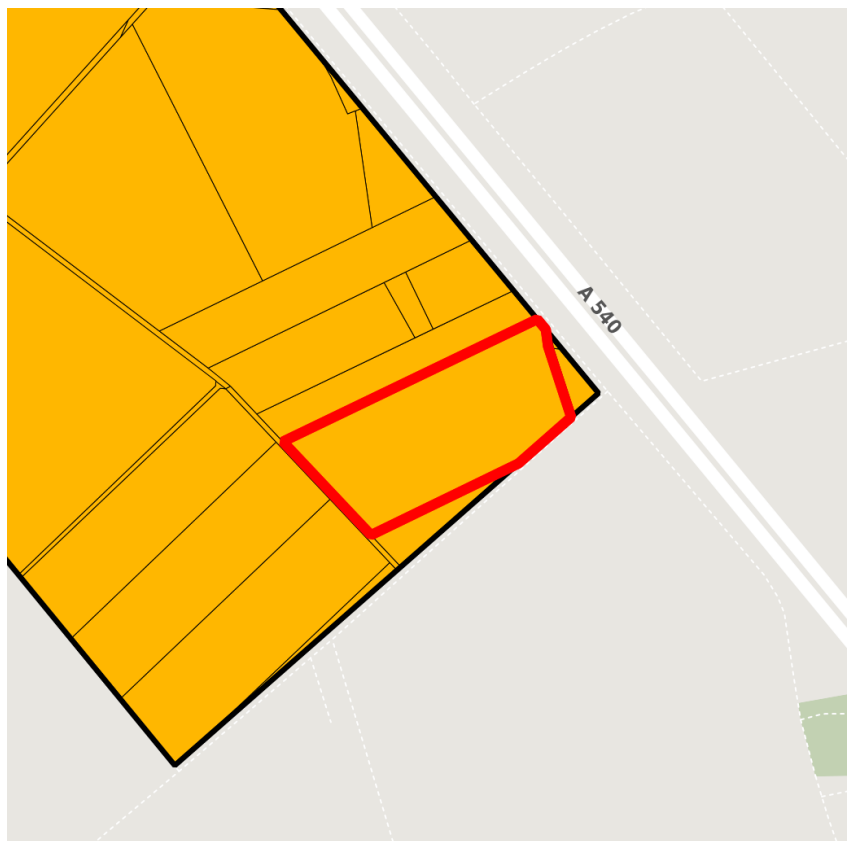

Factsheet parcel

Designation	Industriepark Elsbachtal (No. 3058)
Area size	17,672 m ²
City / district	Grevenbroich, Rhein-Kreis Neuss

Map view

Location in germany

Location in municipality

Detail view

© [OpenStreetMap](#) contributors. Map view subject to exact measurement.

Availabilities

Immediately available area	Available area within short term (< 2 years)	Available area within medium term (2-5 years)	Available area within Long term (> 5 years)
Not available area			

Other areas

Private ownership	Water area	Rail area	Street area
Green area	Living space	disposal/supply infrastructure	Other Area

Parcel

Area size	17,672 m ²
Price	On Demand
Availability	Available area within medium term (2-5 years)
Divisible	No
24h operation	No