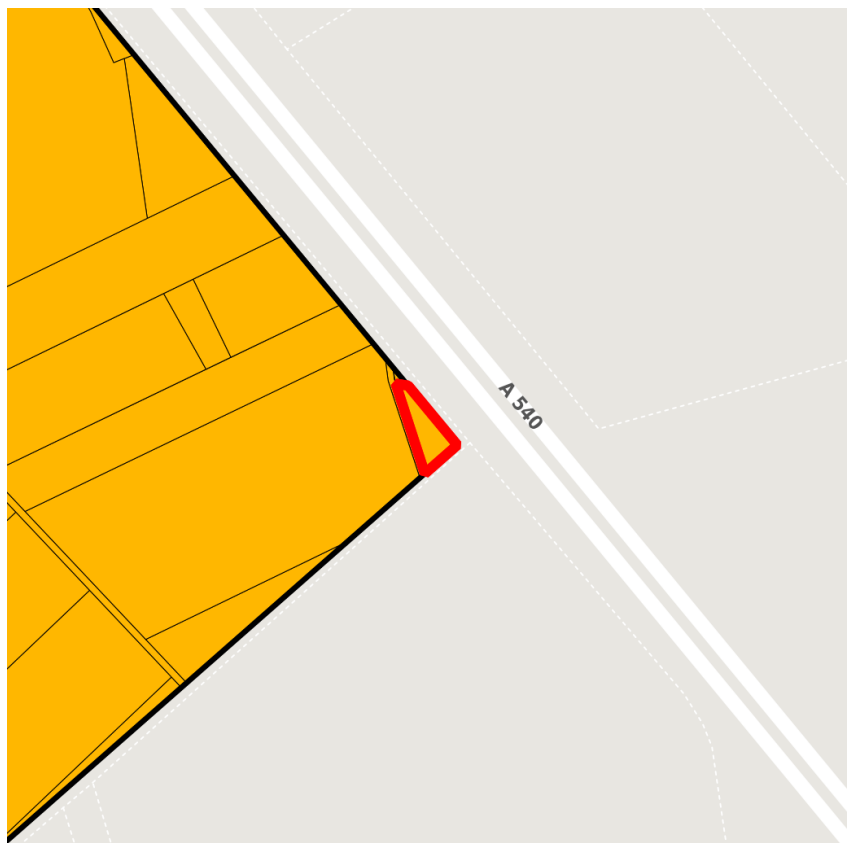

Factsheet parcel

Designation	Industriepark Elsachtal (No. 3064)
Area size	673 m ²
City / district	Grevenbroich, Rhein-Kreis Neuss

Map view

Location in germany

Location in municipality

Detail view

© [OpenStreetMap](#) contributors. Map view subject to exact measurement.